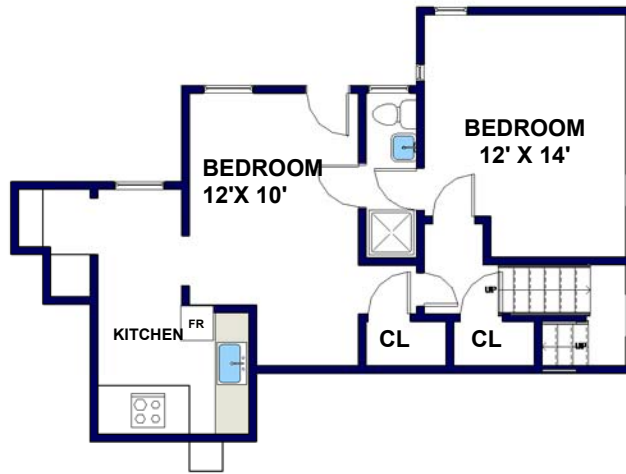

619 GERTRUDA ROAD, REDONDO BEACH

LOWER, LEVEL